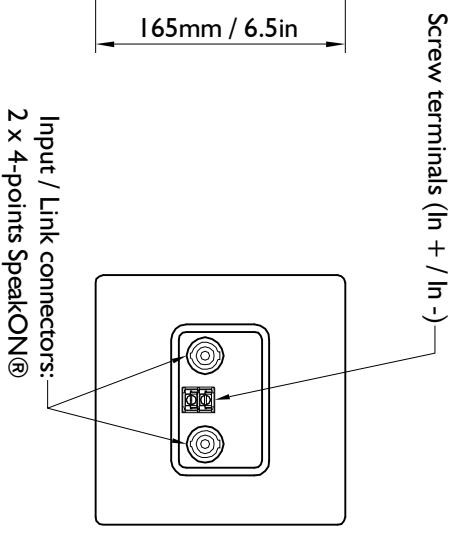

LOUDSPEAKER ENCLOSURE

5XT

3D View

Input / Link connectors:
2 x 4-points SpeakON®

Drawn by: DAVID.LY	
Date: 2014-01-08	
Scale: 1/5	Dim: mm / inches
Format: A3	Weight (kg/lbs): 3.5Kg / 7.7lbs
Referential axis of symmetry	
Revision:	Date: