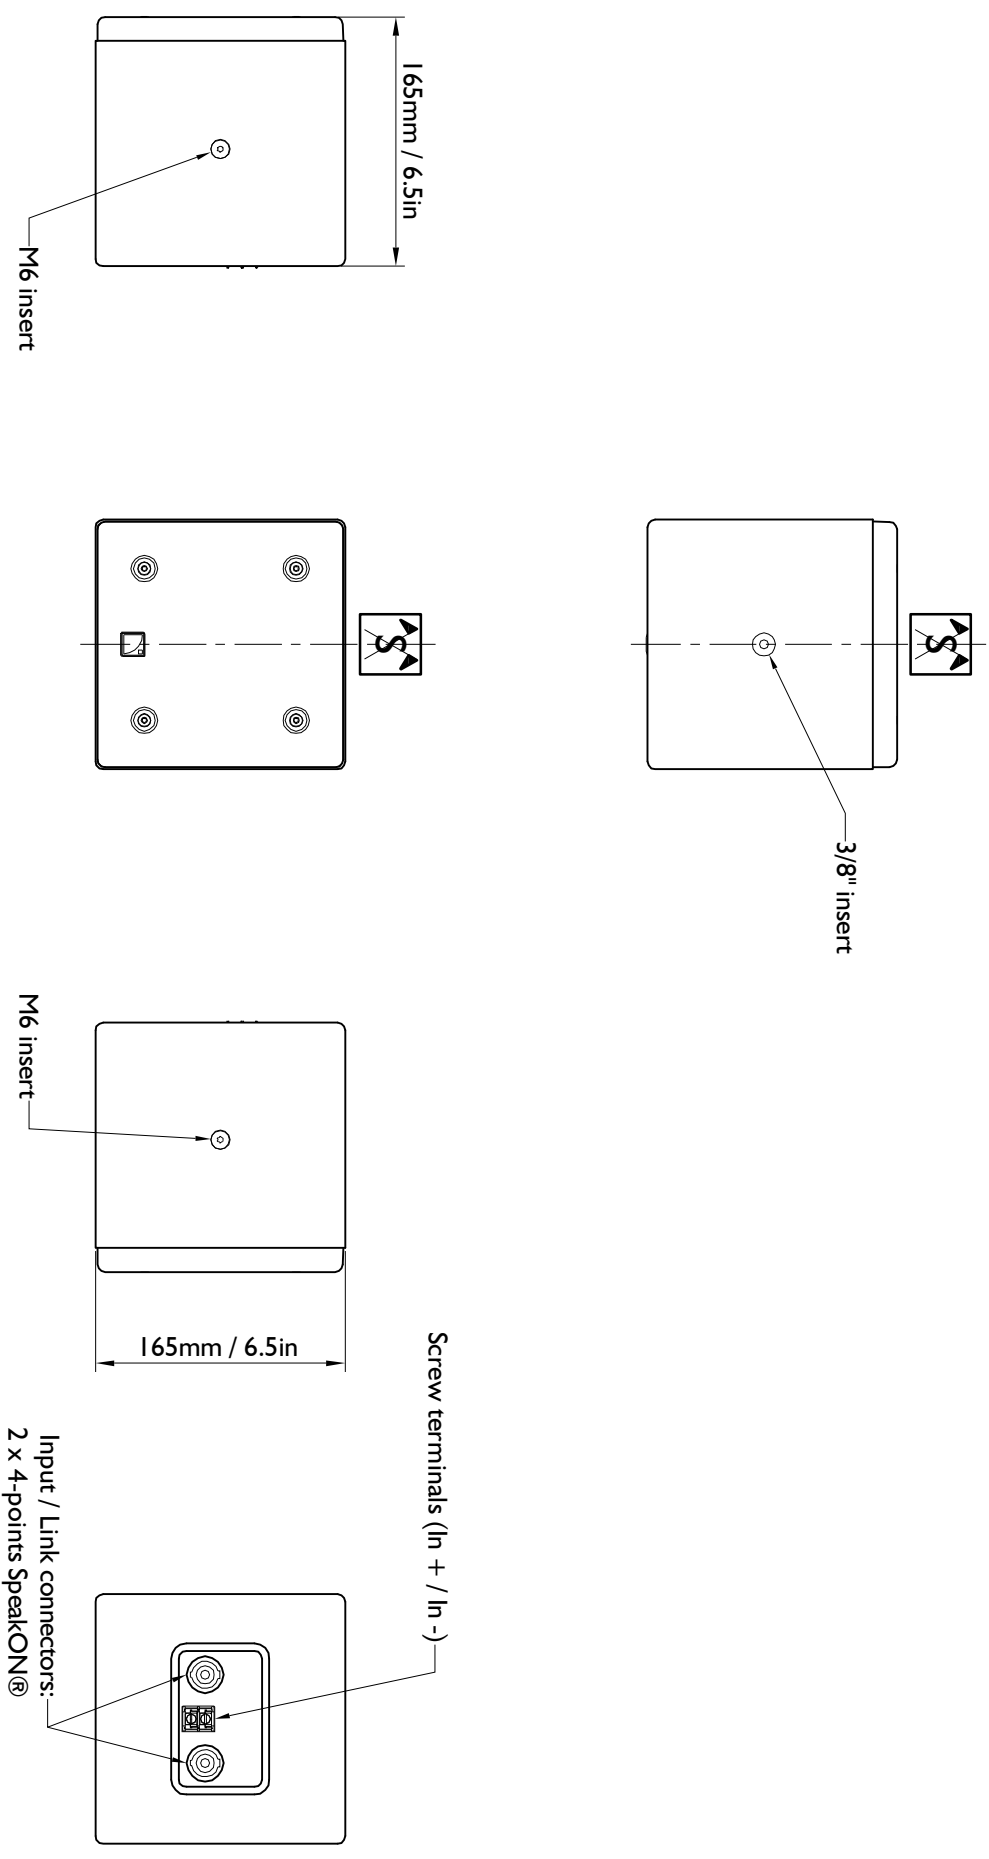

LOUDSPEAKER ENCLOSURE

5XT

3D View

Input / Link connectors:
2 x 4-points SpeakON®

Drawn by: DAVID.LY	
Date: 2014-01-08	
Scale: 1/5	Dim: mm / inches
Format: A3	Weight (kg/lbs): 3.5Kg / 7.7lbs
Referential axis of symmetry	
Revision:	Date: