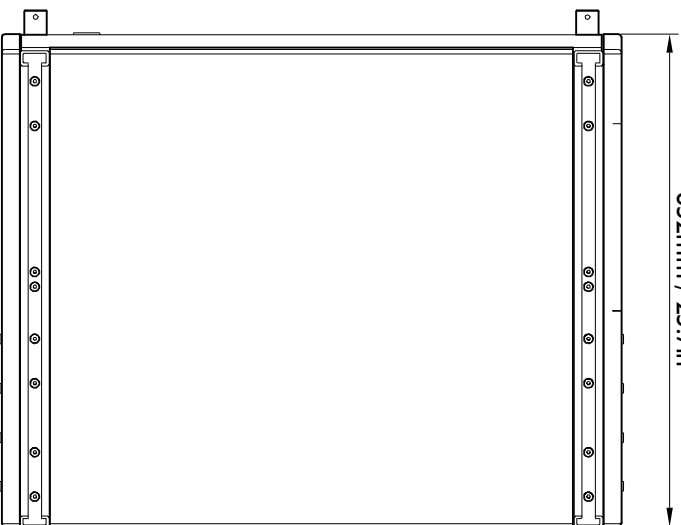

LOUDSPEAKER ENCLOSURE

ARCS II

3D View

Drawn by:	DAVIDLY
Date:	2014-01-08
Scale:	1/10 Dim: mm / inches
Format:	A3 Weight (kg/lbs): 50Kg / 110.2lbs
Referential axis of symmetry	

Revision:	Date:	Modification:

820mm / 32.3in

Input / Link connectors:
2 x 4-points SpeakON®

439mm / 17.3in