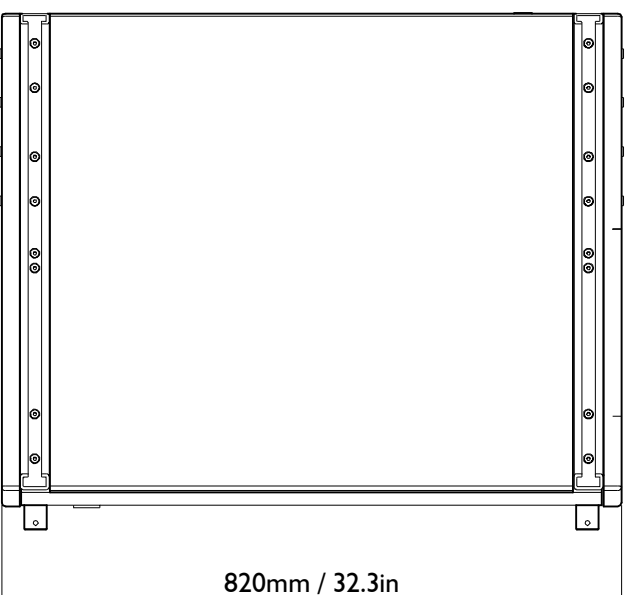

LOUDSPEAKER ENCLOSURE

ARCS II

3D View

Drawn by:	DAVIDLY
Date:	2014-01-08
Scale:	1/10 Dim: mm / inches
Format:	A3 Weight (kg/lbs): 50Kg / 110.2lbs
Referential axis of symmetry	

Revision:	Date:	Modification:

820mm / 32.3in

Input / Link connectors:
2 x 4-points SpeakON®

439mm / 17.3in