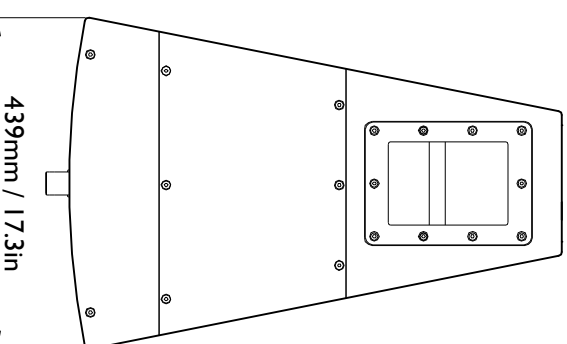

LOUDSPEAKER ENCLOSURE

ARCS II

3D View

Drawn by:	DAVIDLY
Date:	2014-01-08
Scale:	1/10 Dim: mm / inches
Format:	A3 Weight (kg/lbs): 50Kg / 110.2lbs
Referential axis of symmetry	

Revision:	Date:	Modification:

820mm / 32.3in

Input / Link connectors:
2 x 4-points SpeakON®

439mm / 17.3in