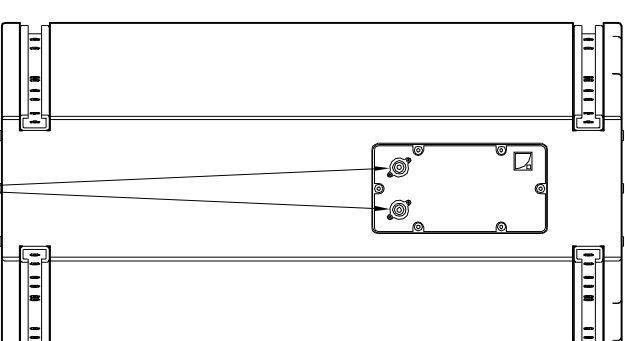

820mm / 32.3in

Input / Link connectors:
2 x 4-points SpeakON®

439mm / 17.3in