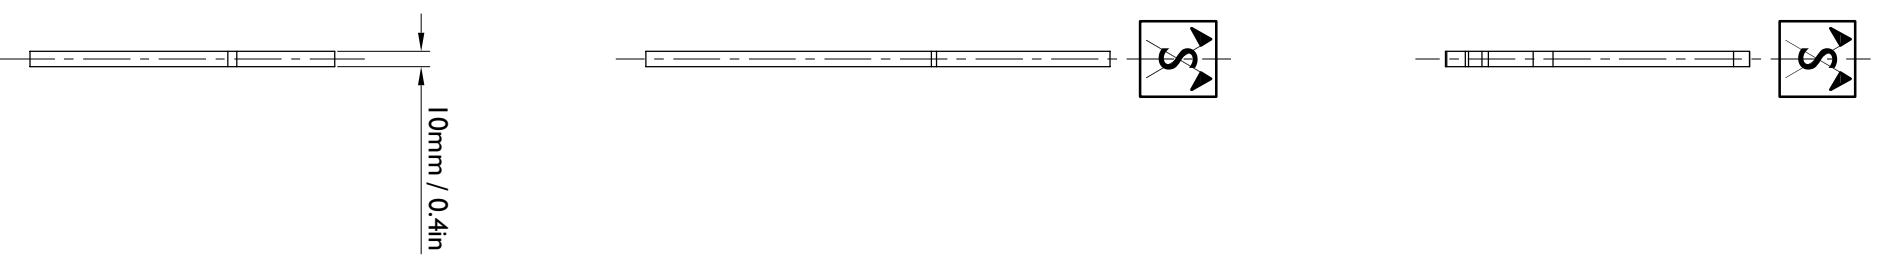

## K2-LINK

3D View

201mm / 7.9in

307mm / 12.1in

10mm / 0.4in

Drawn by:

DAVID.LY

Date:

2014-01-09

Scale:

1/5 Dim: mm / inches

Format:

A3 Weight (kg/lbs): 1.8Kg / 4lbs

Referential axis of symmetry

Revision:

Modification: