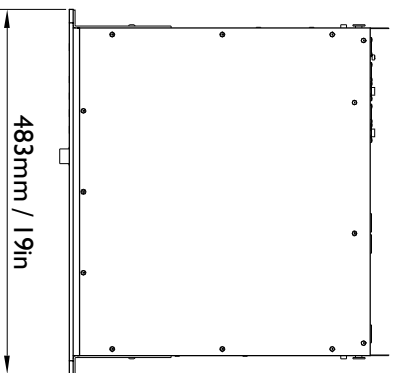

AMPLIFIED CONTROLLER

LA4X

3D View

483mm / 19in

88mm / 3.5in

Drawn by:

DAVID.LY

Date:

2014-01-07

Scale:

1/10 Dim: mm / inches

Format:

A3 Weight (kg/lbs): 11.3Kg / 24.9lbs

 Referential axis of symmetry

Revision:

Modification: