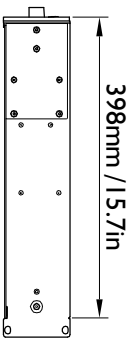

AMPLIFIED CONTROLLER

LA4X

3D View

483mm / 19in

88mm / 3.5in

Drawn by:

DAVID.LY

Date:

2014-01-07

Scale:

1/10 Dim: mm / inches

Format:

A3 Weight (kg/lbs): 11.3Kg / 24.9lbs

 Referential axis of symmetry

Revision:

Modification: