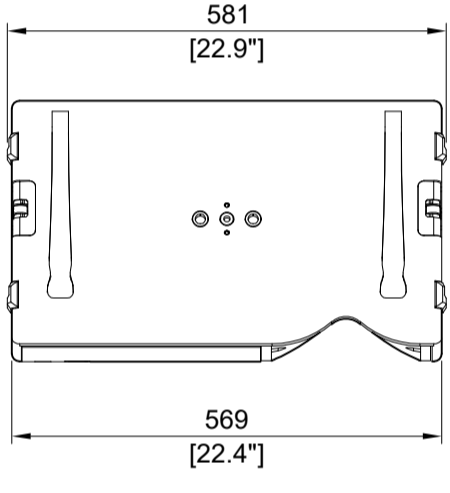

LOUDSPEAKER ENCLOSURE A10 WIDE

3D View

Connectors:
IN: 1 x 4-point SpeakON
LINK: 1 x 4-point SpeakON

Rev.	Date:	Modifications:

Drawn by: DAVID.LY
 Date: 2019-09-04
 Scale: 1/10 Dim: mm / inches
 Format: A3 Weight (kg/lbs): 20 Kg / 44 lb
 Referential axis of symmetry