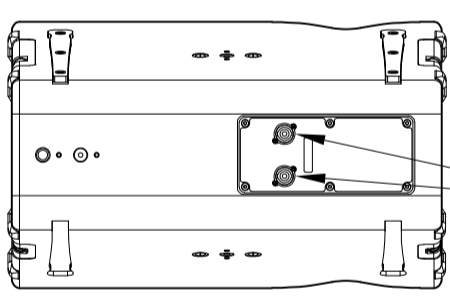

LOUDSPEAKER ENCLOSURE A10 WIDE

3D View

Connectors:
IN: 1 x 4-point SpeakON
LINK: 1 x 4-point SpeakON

Rev.	Date:	Modifications:

Drawn by: DAVID.LY
 Date: 2019-09-04
 Scale: 1/10 Dim: mm / inches
 Format: A3 Weight (kg/lbs): 20 Kg / 44 lb
 Referential axis of symmetry