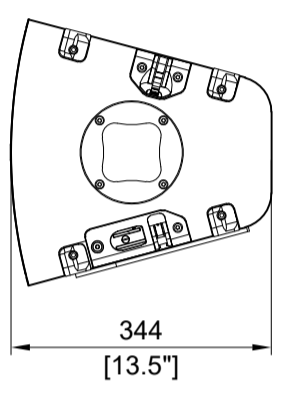

LOUDSPEAKER ENCLOSURE A10 WIDE

3D View

Connectors:
IN: 1 x 4-point SpeakON
LINK: 1 x 4-point SpeakON

Rev.	Date:	Modifications:

Drawn by: DAVID.LY
 Date: 2019-09-04
 Scale: 1/10 Dim: mm / inches
 Format: A3 Weight (kg/lbs): 20 Kg / 44 lb
 Referential axis of symmetry