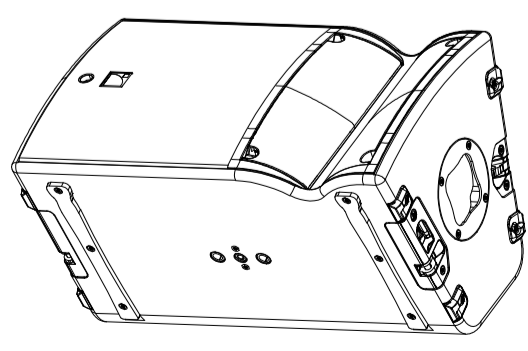

LOUDSPEAKER ENCLOSURE A10 WIDE

3D View

Connectors:
IN: 1 x 4-point SpeakON
LINK: 1 x 4-point SpeakON

Rev.	Date:	Modifications:

Drawn by: DAVID.LY
 Date: 2019-09-04
 Scale: 1/10 Dim: mm / inches
 Format: A3 Weight (kg/lbs): 20 Kg / 44 lb
 Referential axis of symmetry