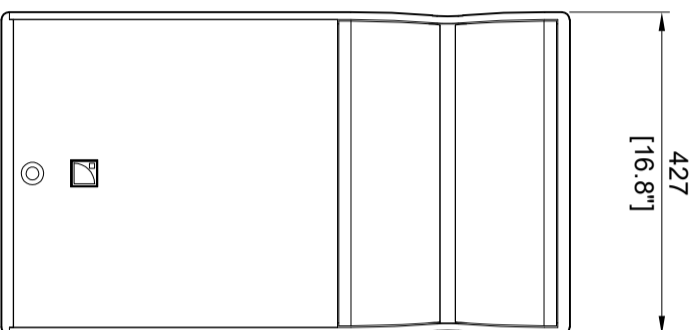

LOUDSPEAKER ENCLOSURE

A15 FOCUS

3D View

Connectors: 1 x 4-point terminal block
with push-in connection

Drawn by: DAVID L.Y
Date: 2020-02-27
Scale: 1/10 Dim: mm / inches
Format: A3 Weight (kg/lbs): 33 Kg / 73 lb