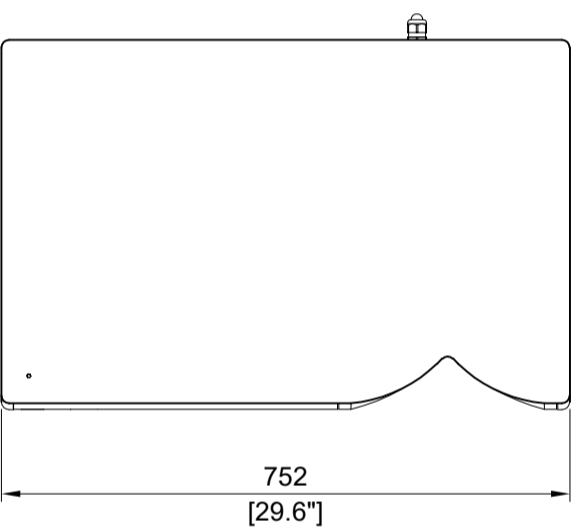

LOUDSPEAKER ENCLOSURE

A15 FOCUS

3D View

Connectors: 1 x 4-point terminal block
with push-in connection

Drawn by: DAVID L.Y
Date: 2020-02-27
Scale: 1/10 Dim: mm / inches
Format: A3 Weight (kg/lbs): 33 Kg / 73 lb