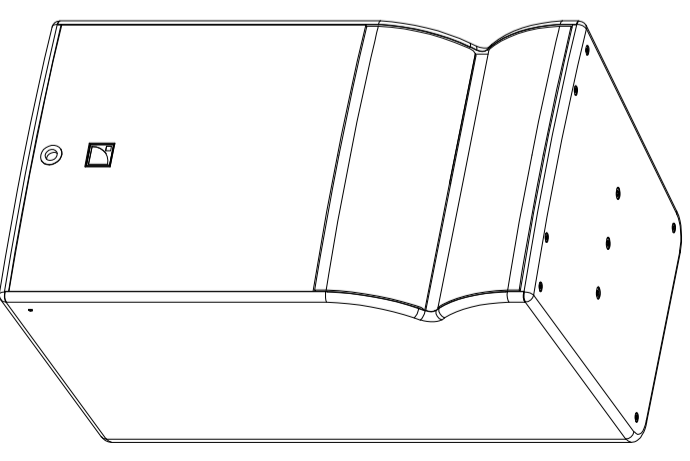

LOUDSPEAKER ENCLOSURE

A15 FOCUS

3D View

Connectors: 1 x 4-point terminal block
with push-in connection

Drawn by: DAVID L.Y
Date: 2020-02-27
Scale: 1/10 Dim: mm / inches
Format: A3 Weight (kg/lbs): 33 Kg / 73 lb