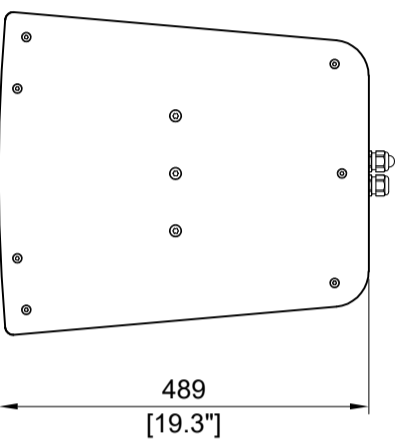

LOUDSPEAKER ENCLOSURE

A15 FOCUS

3D View

Connectors: 1 x 4-point terminal block
with push-in connection

Drawn by: DAVID L.Y
Date: 2020-02-27
Scale: 1/10 Dim: mm / inches
Format: A3 Weight (kg/lbs): 33 Kg / 73 lb