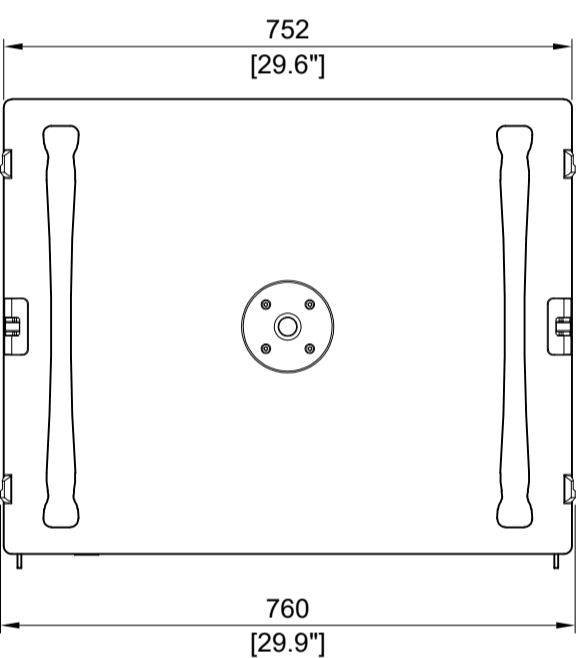

LOUDSPEAKER ENCLOSURE

KS21

3D View

Input / Link connectors:
2 x 4-points SpeakON®

Drawn by:	DAVID.LY
Date:	2019-03-12
Scale:	1/10
Format:	A3
Weight (kg/lbs):	49 Kg / 108 lb
Rev:	Date:

LACOUSTICS

13 Rue Levaucher Central
Parc de la Fontaine de Journaise
91462 MARCOUSSIS CEDEX
- FRANCE -
Tel: +33 (0)1 69 63 69 63
Fax: +33 (0)1 69 63 69 64
Email: application@l-acoustics.com