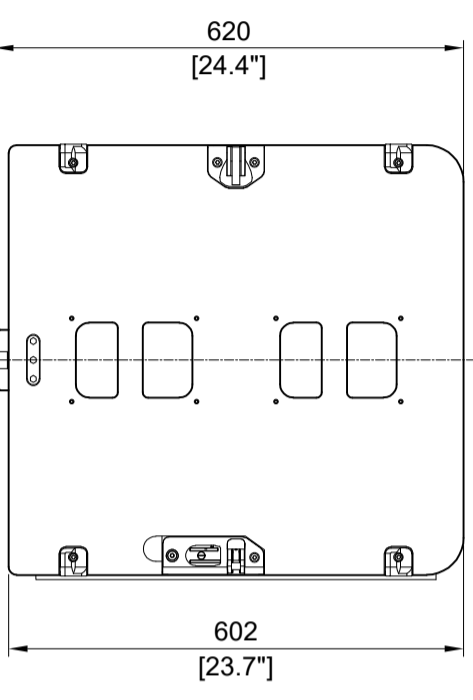

LOUDSPEAKER ENCLOSURE

KS21

3D View

Input / Link connectors:
2 x 4-points SpeakON®

Drawn by:	DAVID.LY
Date:	2019-03-12
Scale:	1/10
Format:	A3
Weight (kg/lbs):	49 Kg / 108 lb
Rev:	Date:

LACOUSTICS

13 Rue Levaucher Central
Parc de la Fontaine de Journaise
91462 MARCOUSSIS CEDEX
- FRANCE -
Tel: +33 (0)1 69 63 69 63
Fax: +33 (0)1 69 63 69 64
Email: application@l-acoustics.com