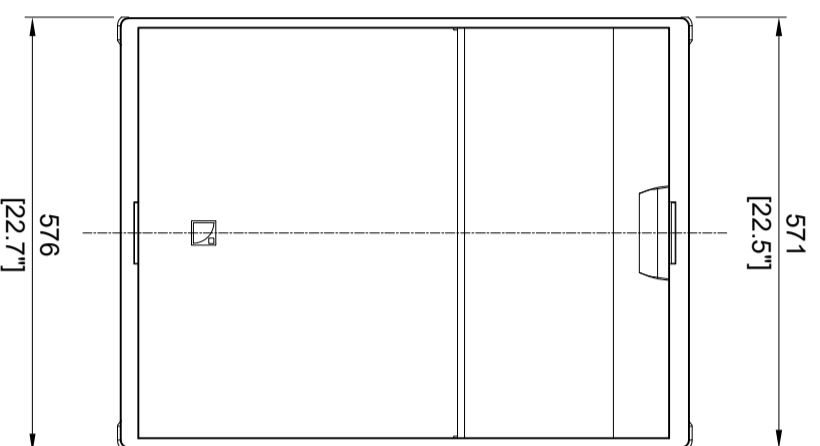

LOUDSPEAKER ENCLOSURE

KS21

3D View

Input / Link connectors:
2 x 4-points SpeakON®

Drawn by:	DAVID.LY
Date:	2019-03-12
Scale:	1/10
Format:	A3
Weight (kg/lbs):	49 Kg / 108 lb
Rev:	Date:

LACOUSTICS

13 Rue Levaucher Central
Parc de la Fontaine de Journaise
91462 MARCOUSSIS CEDEX
- FRANCE -
Tel: +33 (0)1 69 63 69 63
Fax: +33 (0)1 69 63 69 64
Email: application@l-acoustics.com