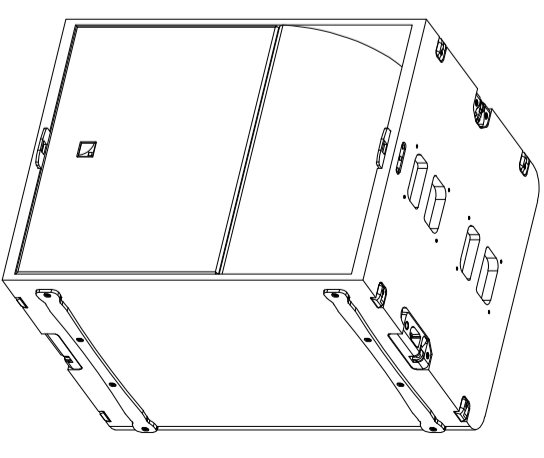

LOUDSPEAKER ENCLOSURE

KS21

3D View

Input / Link connectors:
2 x 4-points SpeakON®

Drawn by:	DAVID.LY
Date:	2019-03-12
Scale:	1/10
Format:	A3
Weight (kg/lbs):	49 Kg / 108 lb
Rev:	Date:

LACOUSTICS

13 Rue Levaucher Central
Parc de la Fontaine de Journaise
91462 MARCOUSSIS CEDEX
- FRANCE -
Tel: +33 (0)1 69 63 69 63
Fax: +33 (0)1 69 63 69 64
Email: application@l-acoustics.com