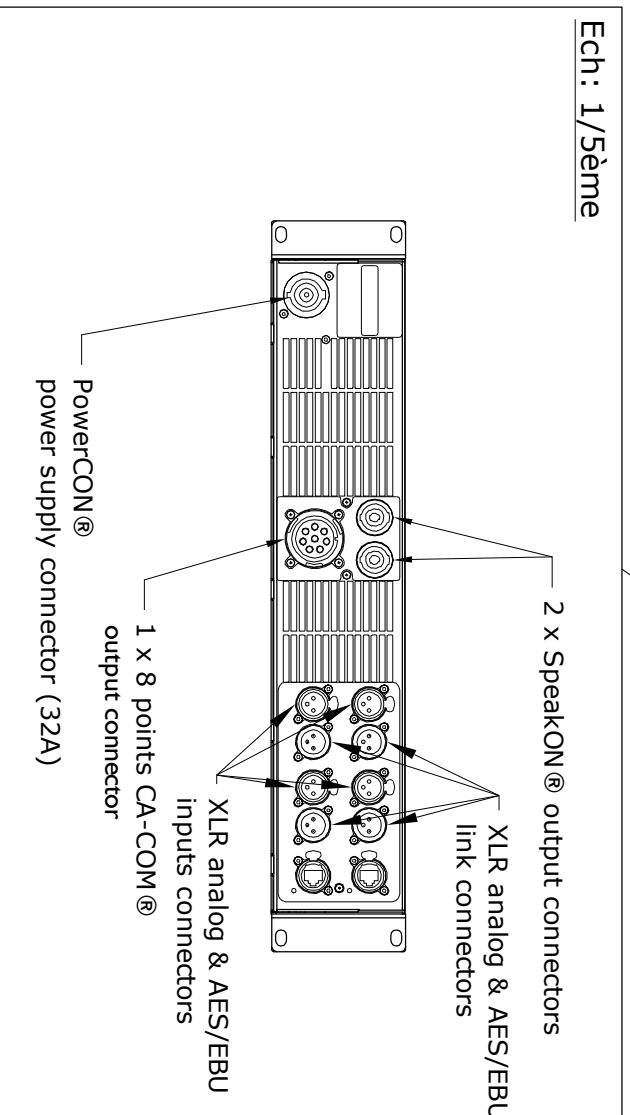

# AMPLIFIED CONTROLLER

## LA12X

3D View

Ech: 1/5ème

Drawn by:

DAVID.LY

Date:

2016-01-12

Scale:

1/10 Dim: mm / inches

Format:

A3 Weight (Kg/lbs): 14.5kg/32lbs

Referential axis of symmetry

Rev: \_\_\_\_\_ Date: \_\_\_\_\_

Modifications: \_\_\_\_\_

13 Rue Levacher Girtrat  
Parc de la Fontaine de Jouvance  
91462 MARCOUSSIS CEDEX  
- FRANCE -  
Tel: +33 (0)1.69.63.69.63  
Fax: +33 (0)1.69.63.69.64  
Email: application@l-acoustics.com