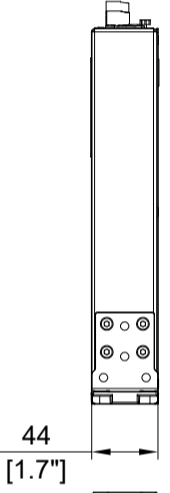

AMPLIFIED CONTROLLER

LA2Xi

3D View

483
[19"]

435
[17.1"]

44
[1.7"]

465
[18.3"]

32
[1.3"]

248
[9.8"]

Drawn by:	DAVID LY
Date:	2020-01-24
Scale:	1/20 Dim: mm / inches
Format:	A3 Weight (kg/lbs): 4.4kg/9.7lb
 Referential axis of symmetry	

Rev:	Date:	Modifications:

13 Rue Levecher Central
Parc de la Fontaine de Jourvaux
91462 MARCOUSSIS CEDEX
- FRANCE -
Tel: +33 (0)1 69 63 69 63
Fax: +33 (0)1 69 63 69 64
Email: application@l-acoustics.com