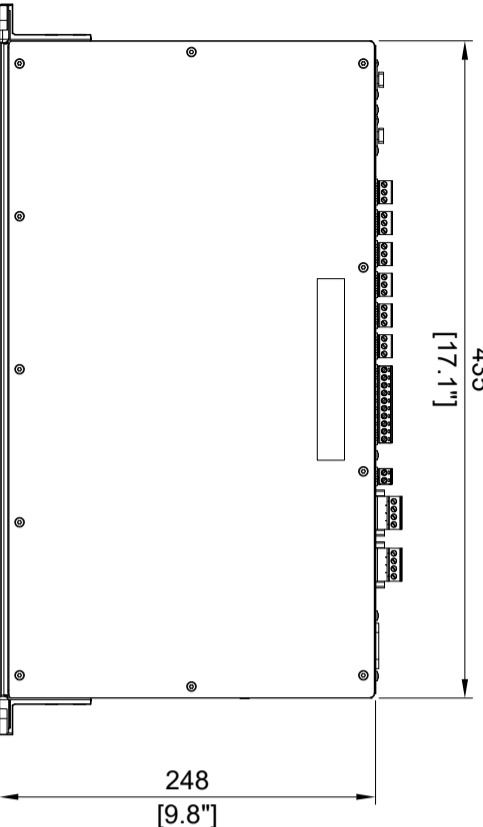

AMPLIFIED CONTROLLER

LA2Xi

3D View

483
[19"]

435
[17.1"]

44
[1.7"]

465
[18.3"]

32
[1.3"]

248
[9.8"]

Drawn by:	DAVID LY
Date:	2020-01-24
Scale:	1/20 Dim: mm / inches
Format:	A3 Weight (kg/lbs): 4.4kg/9.7lb
 Referential axis of symmetry	

Rev:	Date:	Modifications:

13 Rue Levecher Central
Parc de la Fontaine de Jourvaux
91462 MARCOUSSIS CEDEX
- FRANCE -
Tel: +33 (0)1 69 63 69 63
Fax: +33 (0)1 69 63 69 64
Email: application@l-acoustics.com