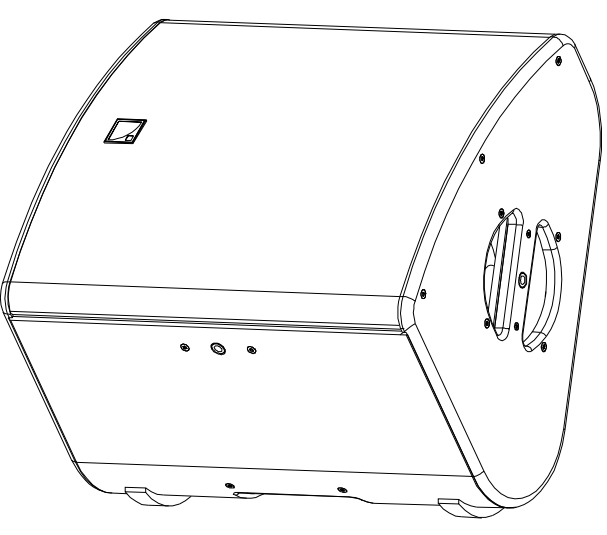

LOUDSPEAKER ENCLOSURE

X12

3D View

Input / Link connectors:
2 x 4-points SpeakON®

Drawn by:	DAVID.LY
Date:	2015-09-03
Scale:	1/10 Dim: mm / inches
Format:	A3 Weight (kg/lbs): 20Kg / 44. lbs
	Referential axis of symmetry