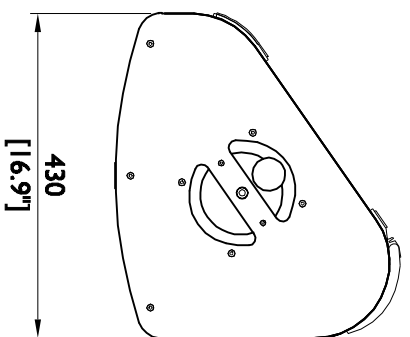

LOUDSPEAKER ENCLOSURE

X12

3D View

Input / Link connectors:
2 x 4-points SpeakON®

Drawn by:	DAVID.LY
Date:	2015-09-03
Scale:	1/10 Dim: mm / inches
Format:	A3 Weight (kg/lbs): 20Kg / 44. lbs
	Referential axis of symmetry