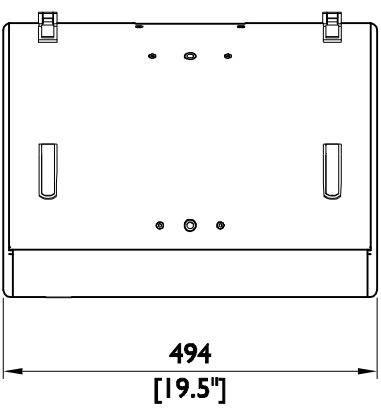

LOUDSPEAKER ENCLOSURE

X12

3D View

Input / Link connectors:
2 x 4-points SpeakON®

Drawn by:	DAVID.LY
Date:	2015-09-03
Scale:	1/10 Dim: mm / inches
Format:	A3 Weight (kg/lbs): 20Kg / 44. lbs
	Referential axis of symmetry