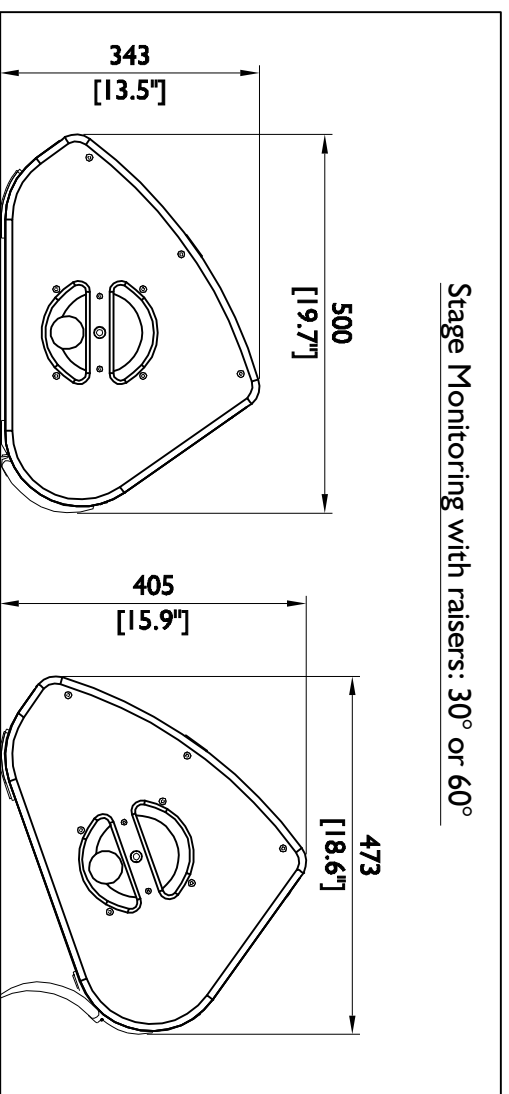

LOUDSPEAKER ENCLOSURE

X12

3D View

Input / Link connectors:
2 x 4-points SpeakON®

Drawn by:	DAVID.LY
Date:	2015-09-03
Scale:	1/10 Dim: mm / inches
Format:	A3 Weight (kg/lbs): 20Kg / 44. lbs
	Referential axis of symmetry