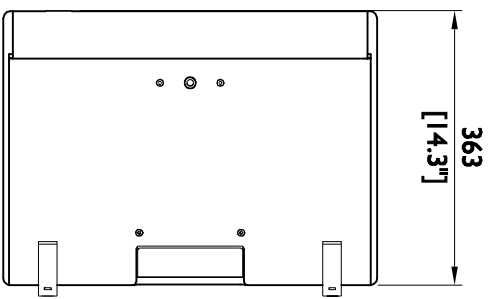

LOUDSPEAKER ENCLOSURE

X12

3D View

Input / Link connectors:
2 x 4-points SpeakON®

Drawn by:	DAVID.LY
Date:	2015-09-03
Scale:	1/10 Dim: mm / inches
Format:	A3 Weight (kg/lbs): 20Kg / 44. lbs
	Referential axis of symmetry