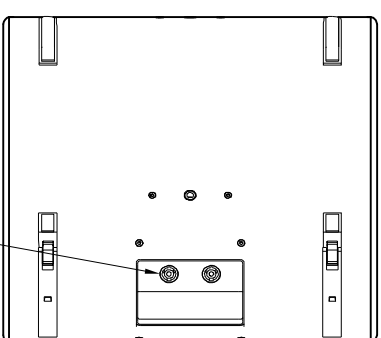

LOUDSPEAKER ENCLOSURE

X12

3D View

Input / Link connectors:
2 x 4-points SpeakON®

Drawn by:	DAVID.LY
Date:	2015-09-03
Scale:	1/10 Dim: mm / inches
Format:	A3 Weight (kg/lbs): 20Kg / 44. lbs
	Referential axis of symmetry