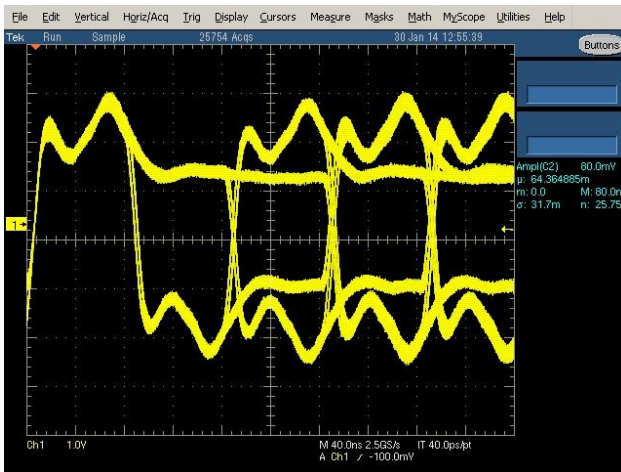

Whirlwind AES Splitter  
2 foot cable lengths

Brand M AES Splitter  
2 foot cable lengths

Notice that the amplitude on the brand M is less, there is more ringing on the top and bottom of the wave.

Whirlwind AES Splitter  
1000 feet of Belden 1800F

Brand M AES Splitter  
1000 feet of Belden 1800F

Whirlwind AES Splitter will drive longer cables with less error rates.