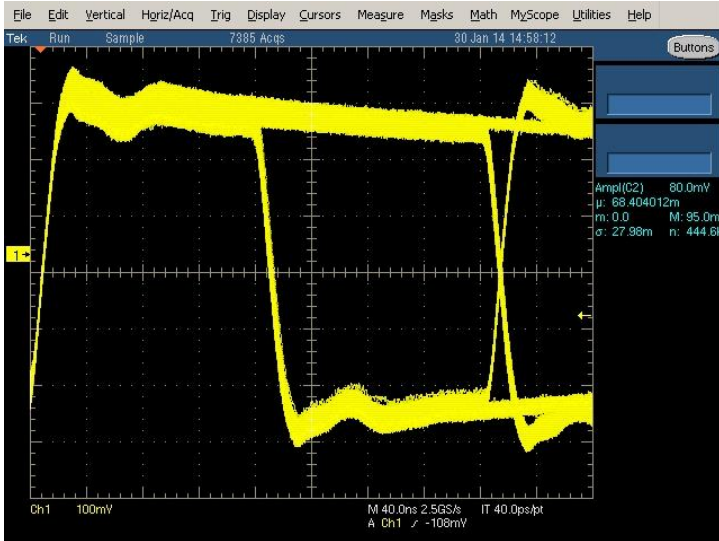

Whirlwind AES Splitter  
2 foot cable lengths

Brand M AES Splitter  
2 foot cable lengths

Notice that the amplitude on the brand M is less, there is more ringing on the top and bottom of the wave.

Whirlwind AES Splitter  
1000 feet of Belden 1800F

Brand M AES Splitter  
1000 feet of Belden 1800F

Whirlwind AES Splitter will drive longer cables with less error rates.