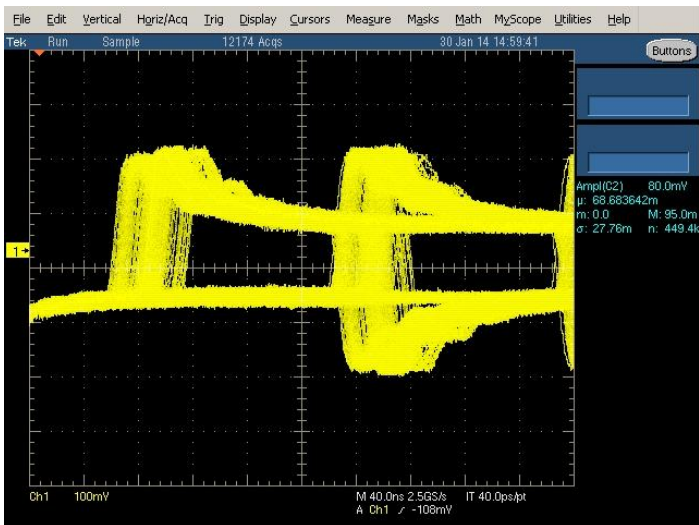

Whirlwind AES Splitter  
2 foot cable lengths

Brand M AES Splitter  
2 foot cable lengths

Notice that the amplitude on the brand M is less, there is more ringing on the top and bottom of the wave.

Whirlwind AES Splitter  
1000 feet of Belden 1800F

Brand M AES Splitter  
1000 feet of Belden 1800F

Whirlwind AES Splitter will drive longer cables with less error rates.